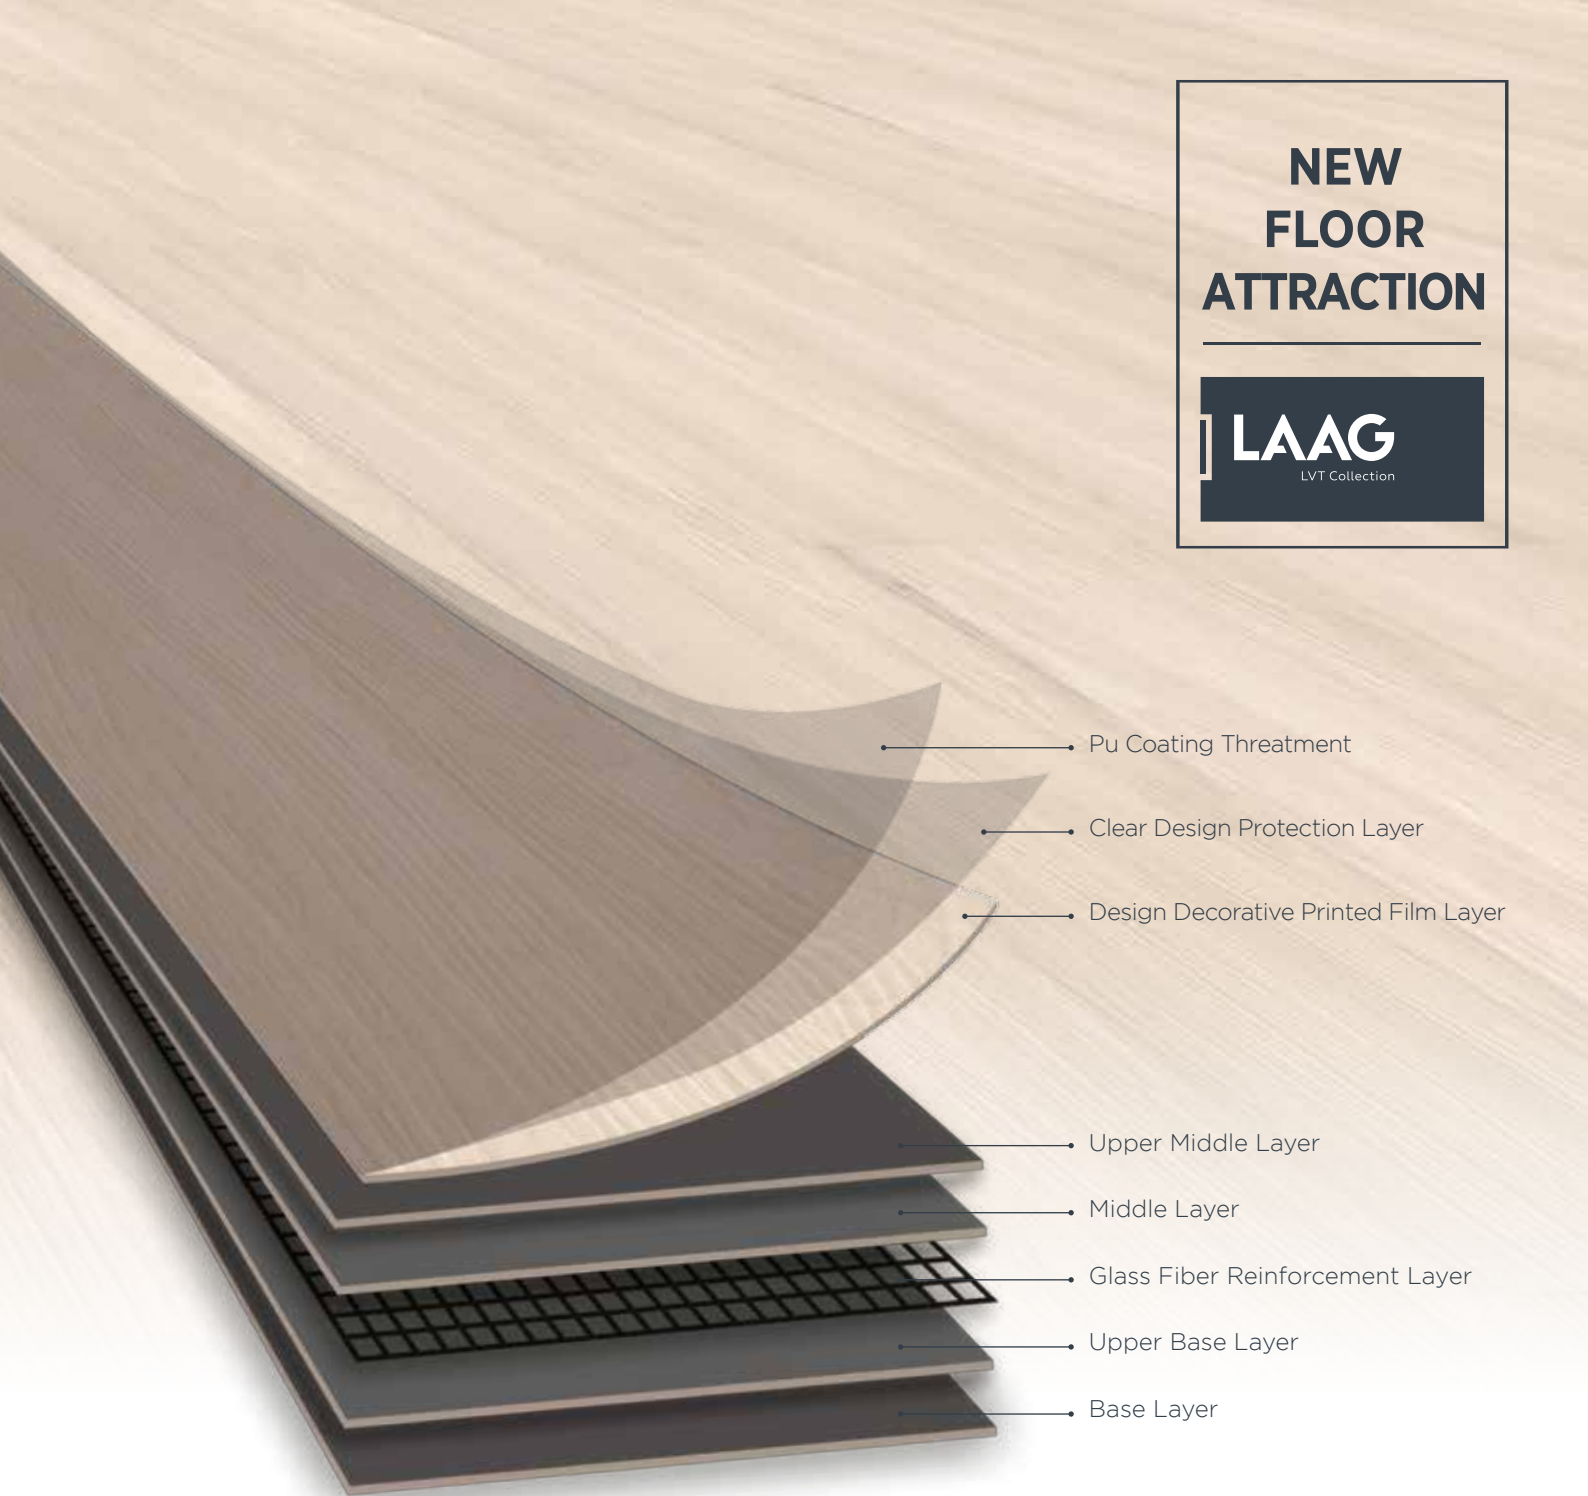

NEW FLOOR ATTRACTION

Layers of 5 mm. LVT

LVT is the world's leading choice Vinyl floor covering

LVT (Luxury Vinyl Tiles) is a special (vinyl) flooring product that provides you with options such as the looks of natural wood, natural stone and metal. Available in different dimensions and thicknesses for all type of your project. Unique places can be created with a creative selections of patterns for indoor applications.